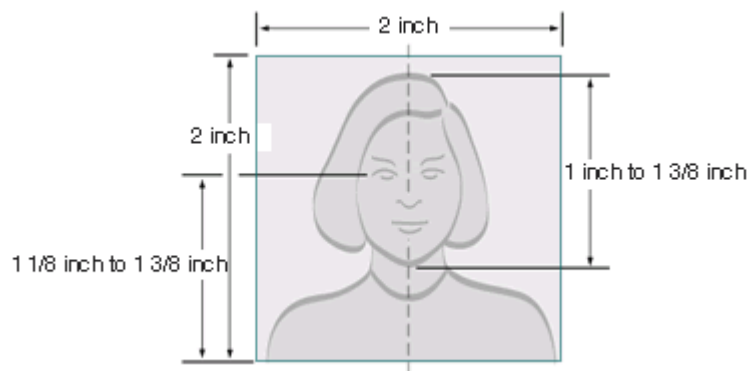

Photo Composition Template

- Make sure the photo presents the full head from the top of the hair to the bottom of the chin
- Center the head with the frame
- The person in the photo should have a neutral expression and be facing the camera

Paper Photo Head Size Template

- Photo must be 2 inches by 2 inches
- The height of the head (top of hair to bottom of chin) should measure 1 inch to 1 3/8 inches (25 mm - 35 mm)
- Make sure the eye height is between 1 1/8 inches to 1 3/8 inches (28 mm - 35 mm) from the bottom of the photo